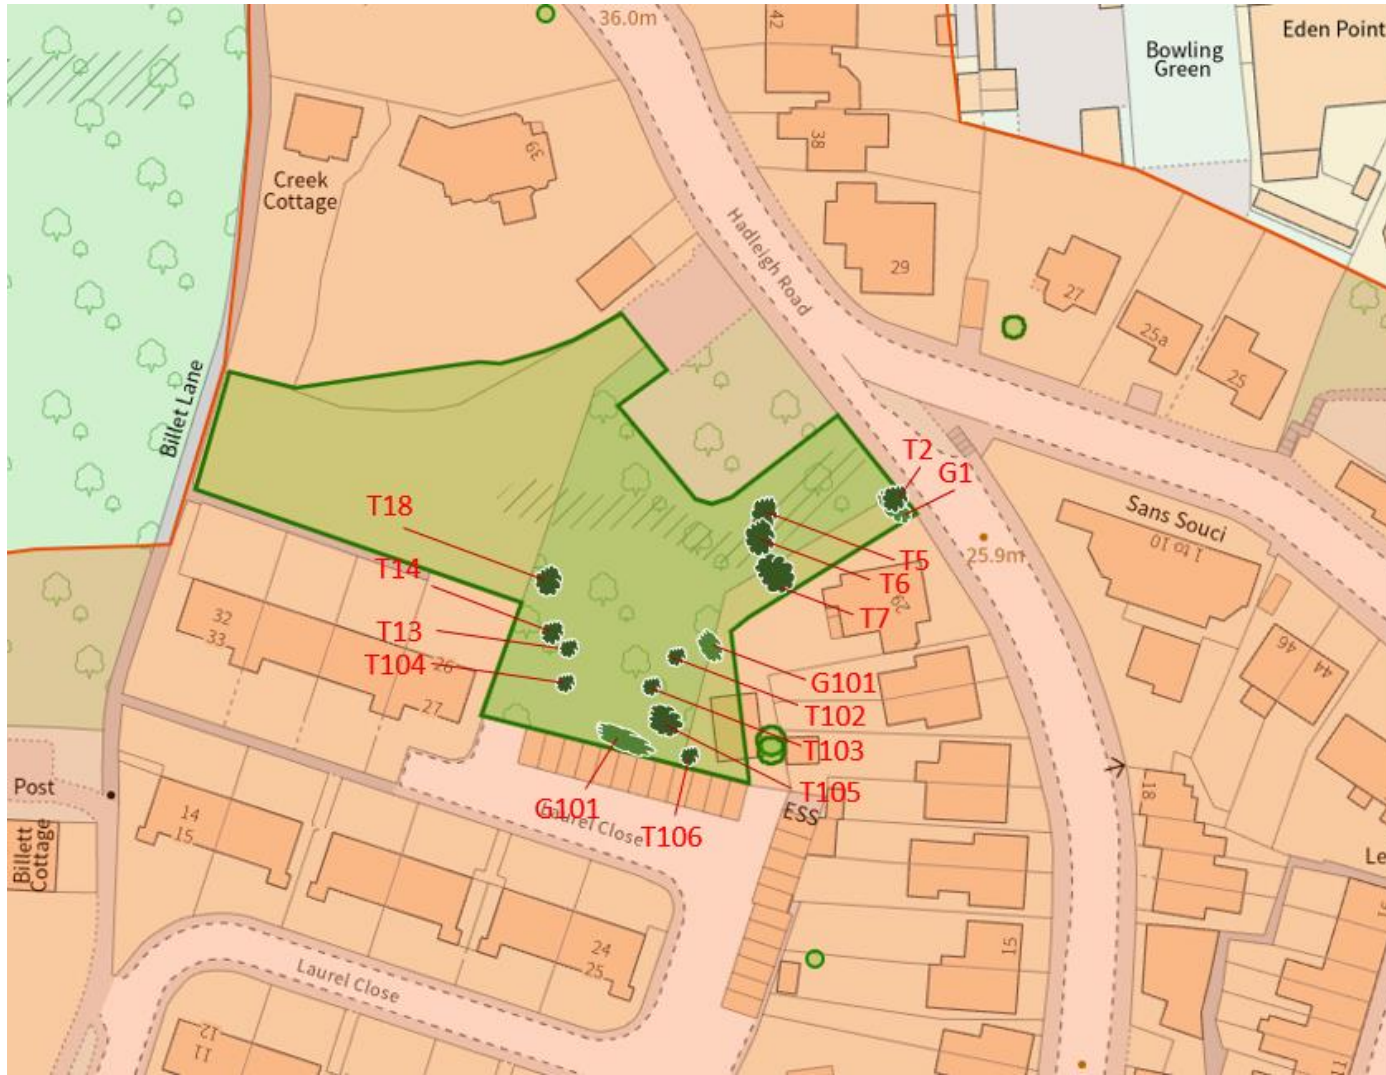

23/00218/TPO – 33 Hadleigh
Road

33 Hadleigh Road location

33 Hadleigh Road Site Plan

Image from the streetscene
of Tree T2

T2 – Sycamore Tree

T5 and T6 - Scots Pine Trees

T7 – Corsican Pine Tree